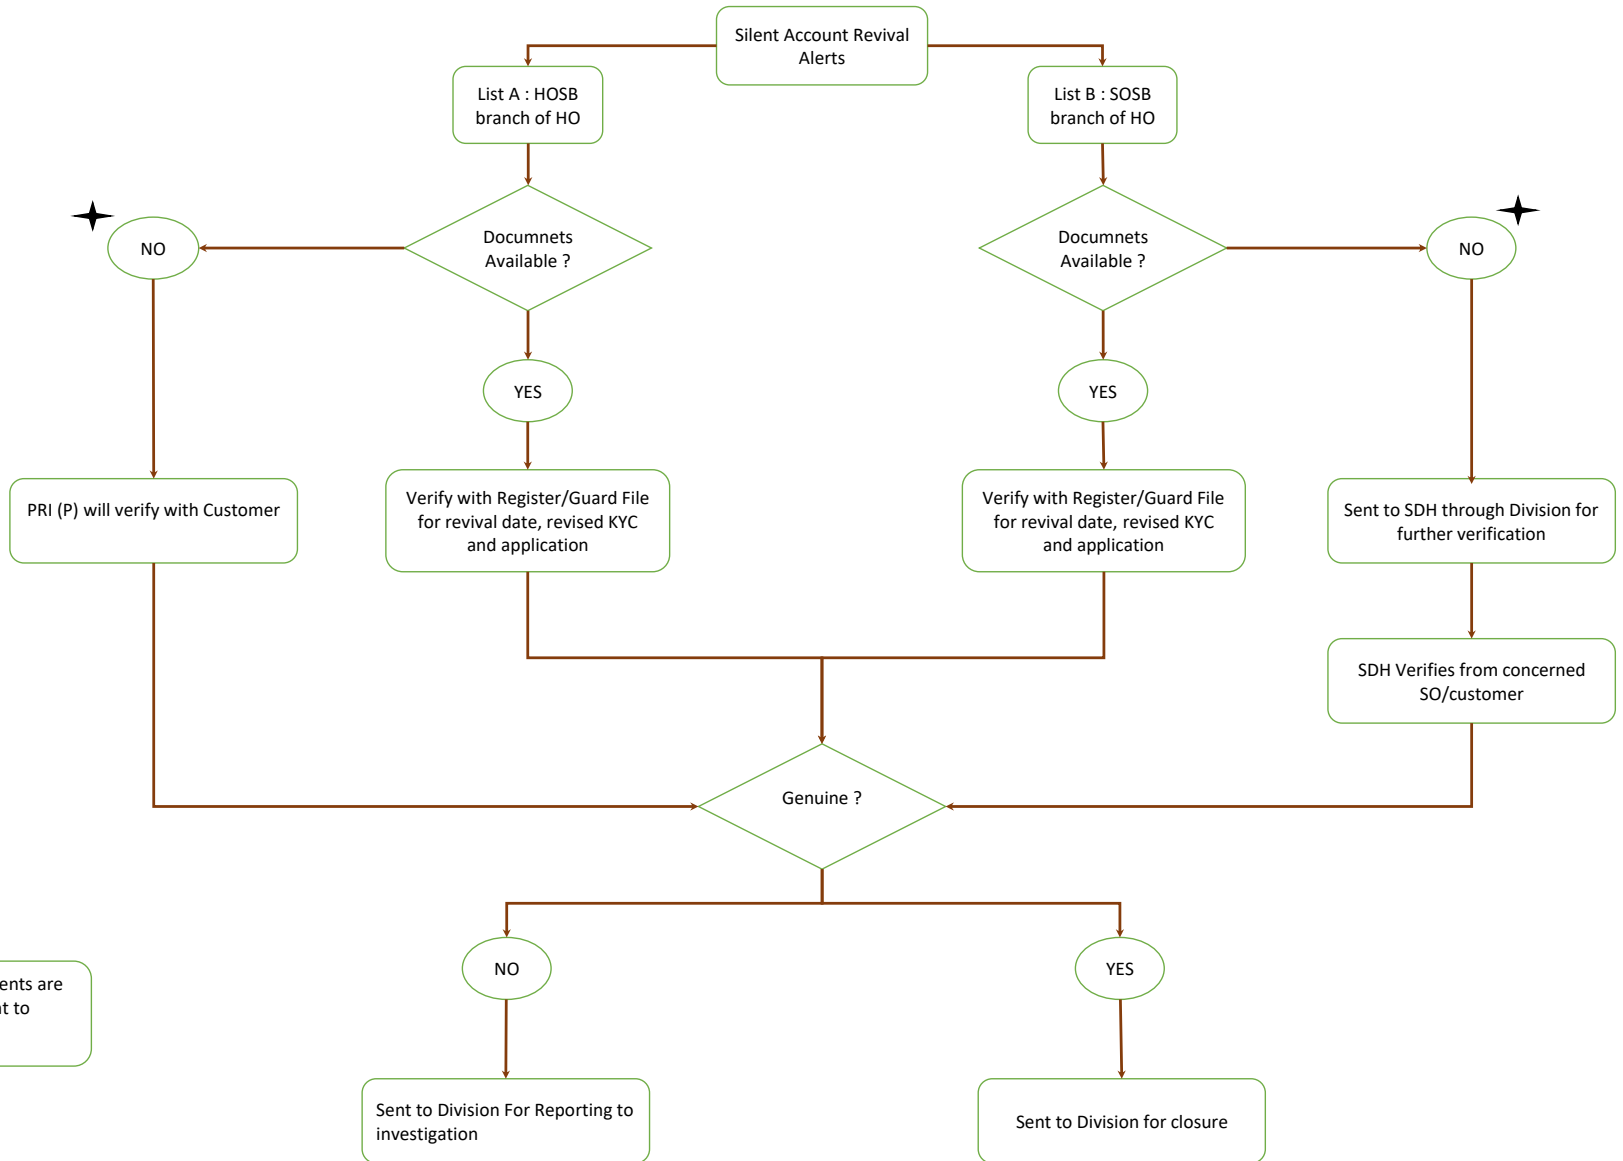

CBS ALERTS FLOW CHART FOR SAR

Flow Chart for FRMU Alert Verification

Silent Account Revival Alerts

List A : Alerts belong to HO
List B : Alerts belong to SO

★ Mention this fact that documents are not available in HO in the report Sent to Divisional Head