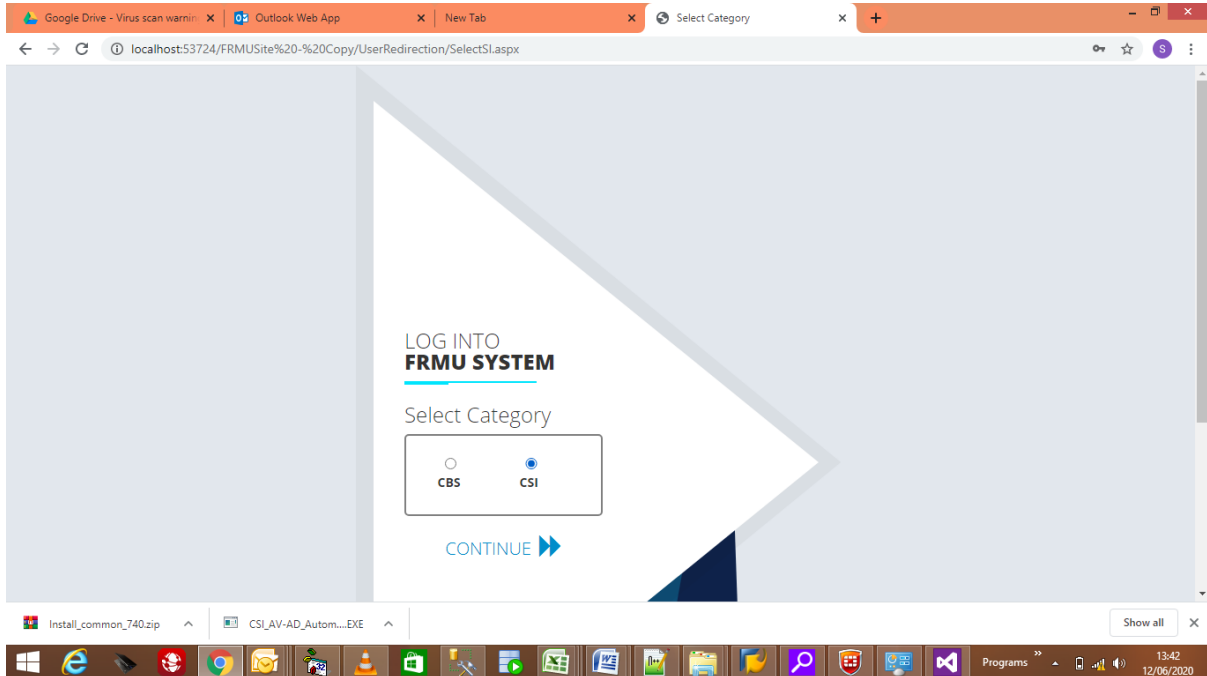

Annexure - I

1. **Selection Page Screen shot:** After Successful Login, the user has to choose either CBS or CSI. CBS option will show CBS alerts and CSI option will show CSI alerts.

Image -1

2. **Dashboard screen shot of CSI Module:** After choosing the relevant option above, The relevant alerts will be shown in the Dashboard.

Image-2

CSI FRMU WEB PORTAL

3. **Search page screen shot of CSI Module:** Under CSI module, Alerts can be searched using Alert ID, Facility ID or Profit centre as a criteria.

Image-3

4. **MIS Page of CSI Module:** Separate module will have separate MIS. CBS MIS will reflect CBS alerts and CSI MIS will reflect CSI alerts.