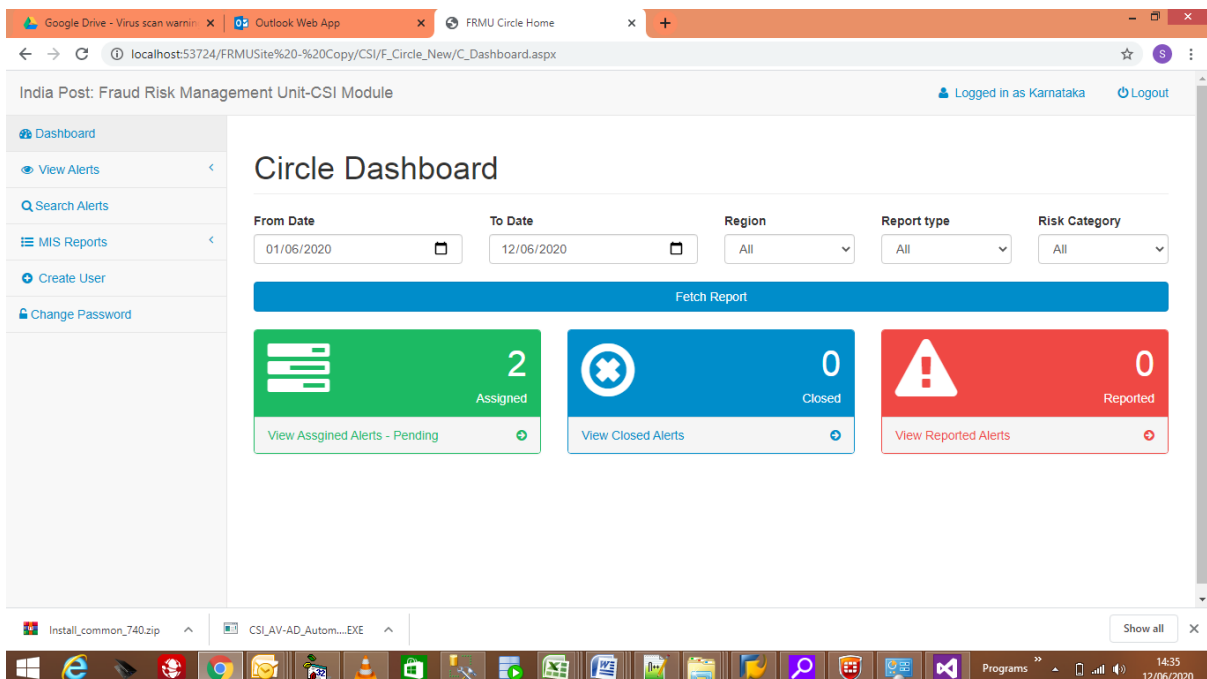

Annexure - I

1. **Selection Page Screen shot:** After Successful Login, the user has to choose either CBS or CSI. CBS option will show CBS alerts and CSI option will show CSI alerts.

Image -1

2. **Dashboard screen shot of CSI Module:** After choosing the relevant option above, The relevant alerts will be shown in the Dashboard.

Image-2

CSI FRMU WEB PORTAL

3. **Search page screen shot of CSI Module:** Under CSI module, Alerts can be searched using Alert ID, Facility ID or Profit centre as a criteria.

Image-3

4. **MIS Page of CSI Module:** Separate module will have separate MIS. CBS MIS will reflect CBS alerts and CSI MIS will reflect CSI alerts.