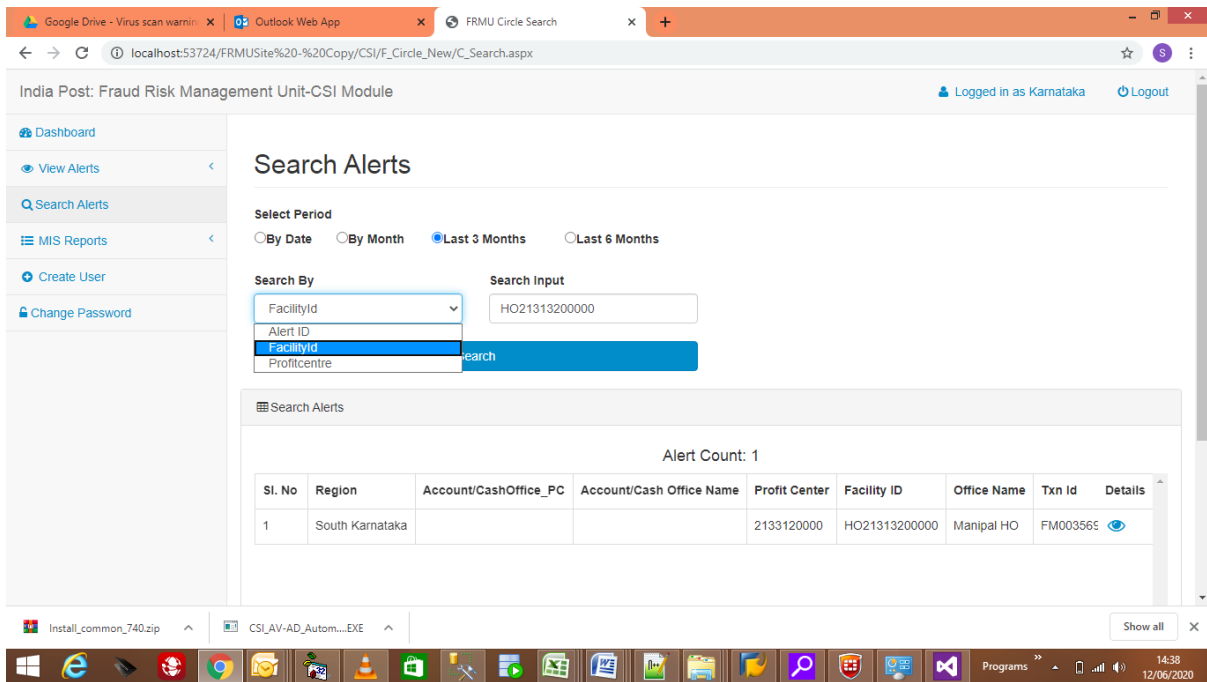

Annexure - I

1. **Selection Page Screen shot:** After Successful Login, the user has to choose either CBS or CSI. CBS option will show CBS alerts and CSI option will show CSI alerts.

Image -1

2. **Dashboard screen shot of CSI Module:** After choosing the relevant option above, The relevant alerts will be shown in the Dashboard.

Image-2

CSI FRMU WEB PORTAL

3. **Search page screen shot of CSI Module:** Under CSI module, Alerts can be searched using Alert ID, Facility ID or Profit centre as a criteria.

Image-3

4. **MIS Page of CSI Module:** Separate module will have separate MIS. CBS MIS will reflect CBS alerts and CSI MIS will reflect CSI alerts.