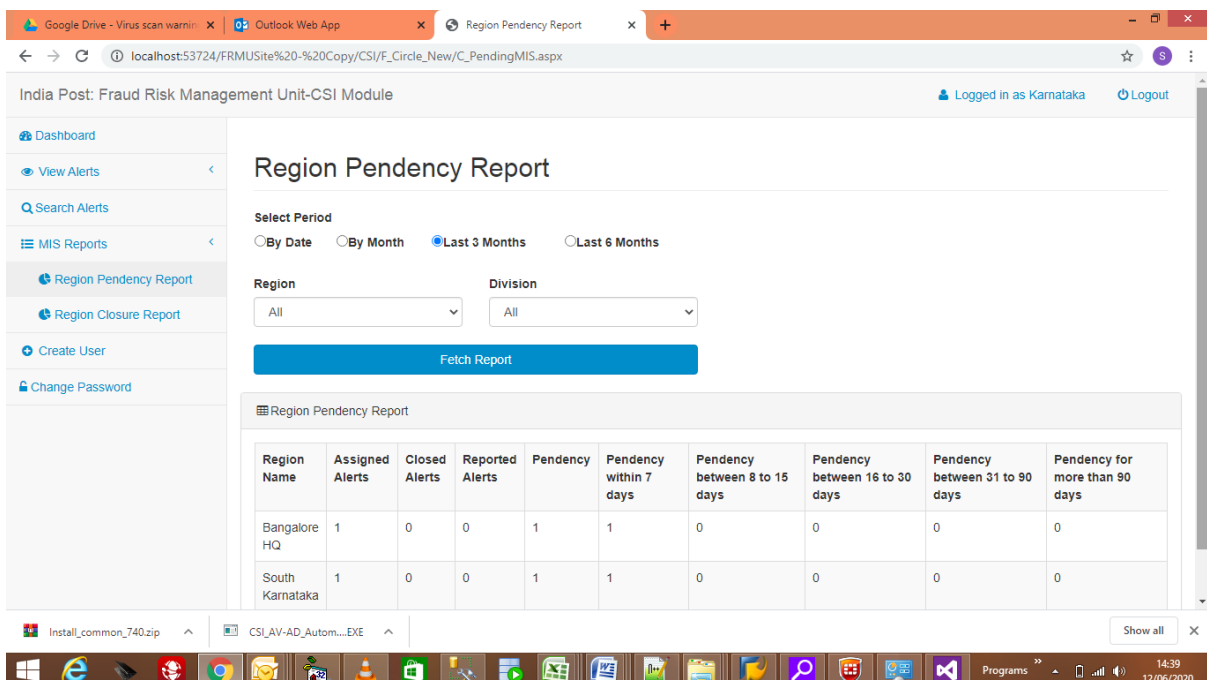

Annexure - I

1. **Selection Page Screen shot:** After Successful Login, the user has to choose either CBS or CSI. CBS option will show CBS alerts and CSI option will show CSI alerts.

Image -1

2. **Dashboard screen shot of CSI Module:** After choosing the relevant option above, The relevant alerts will be shown in the Dashboard.

Image-2

CSI FRMU WEB PORTAL

3. **Search page screen shot of CSI Module:** Under CSI module, Alerts can be searched using Alert ID, Facility ID or Profit centre as a criteria.

Image-3

4. **MIS Page of CSI Module:** Separate module will have separate MIS. CBS MIS will reflect CBS alerts and CSI MIS will reflect CSI alerts.